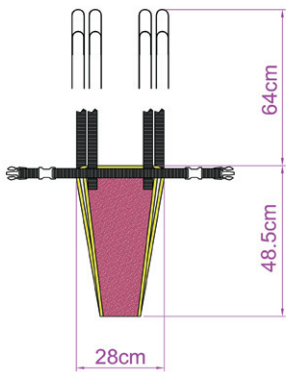

Walking slings

DESCRIPTION :

- Fabric sling with «Easyglis» coating for easy application.
- Fixation of the slings by straps.
- 2 hanging heights
- Safe Working Load 200kg.

REFERENCES / SIZES :

- 5465.22 Walking sling - size MEDIUM
- 5465.23 sWalking sling - size LARGE

CLEANING :

Mesh fabric for external

Quilted fabric for internal

GIRTH	SIZE	SLING SIZE	COLOUR
79cm - 104cm	147cm - 168cm	MEDIUM	YELLOW
102cm - 129cm	165cm - 178cm	LARGE	GREEN