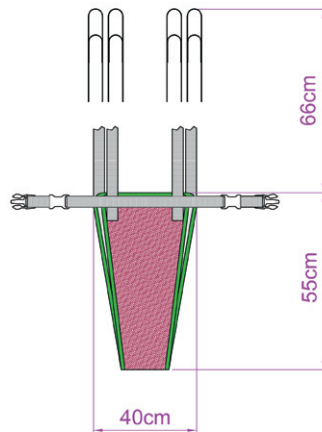

Walking slings

DESCRIPTION :

- Fabric sling with «Easyglis» coating for easy application.
- Fixation of the slings by straps.
- 2 hanging heights
- Safe Working Load 200kg.

REFERENCES / SIZES :

- 5465.22 Walking sling - size MEDIUM
- 5465.23 sWalking sling - size LARGE

CLEANING :

Mesh fabric for external

Quilted fabric for internal

GIRTH	SIZE	SLING SIZE	COLOUR
79cm - 104cm	147cm - 168cm	MEDIUM	YELLOW
102cm - 129cm	165cm - 178cm	LARGE	GREEN