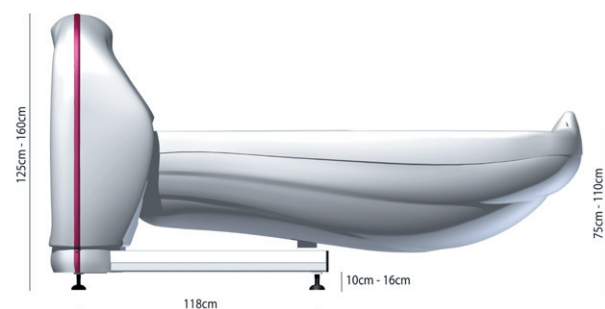

EQUIPMENTS IN OPTION:

- REF. 7800.10 Disinfection shower hand set with trigger, flow adjustment, suction device of the disinfectant product with stop valve, 2 litres tank secured door with lock with key.
- REF. 7800.20 12 nozzles air whirlpool with integrated heater.
- REF. 7800.30 Automatic stop filling. (1 level) (adjustable water level) (for 7800.00 & 7802.00)
- REF. 7800.40 Automatic water level control (2 levels). (adjustable water levels)
- REF. 7800.60 Colour-spa, 4 LED lamps .
- REF. 7800.70 Aroma-spa.
- REF. 7800.80 Audio-spa. (Bluetooth device)
- REF. 7110.99 Removable pillow in PVC.
- REF. 7111.99 Round design removable pillow in Polyurethan.
- REF. 7000.01 «Taupe» colour option.
- REF. 7000.02 «Anise» colour option.
- REF. 7000.03 «Parma» colour option.
- REF. 7000.04 «Pearl» colour option.