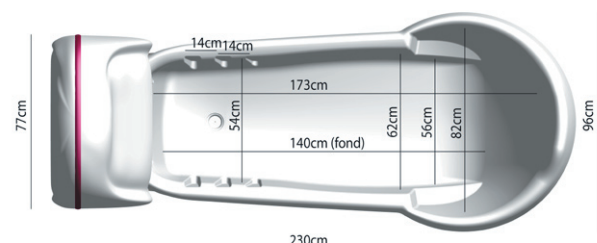

EQUIPMENTS IN OPTION:

- REF. 7800.10 Disinfection shower hand set with trigger, flow adjustment, suction device of the disinfectant product with stop valve, 2 litres tank secured door with lock with key.
- REF. 7800.20 12 nozzles air whirlpool with integrated heater.
- REF. 7800.30 Automatic stop filling. (1 level) (adjustable water level) (for 7800.00 & 7802.00)
- REF. 7800.40 Automatic water level control (2 levels). (adjustable water levels)
- REF. 7800.60 Colour-spa, 4 LED lamps .
- REF. 7800.70 Aroma-spa.
- REF. 7800.80 Audio-spa. (Bluetooth device)
- REF. 7110.99 Removable pillow in PVC.
- REF. 7111.99 Round design removable pillow in Polyurethan.
- REF. 7000.01 «Taupe» colour option.
- REF. 7000.02 «Anise» colour option.
- REF. 7000.03 «Parma» colour option.
- REF. 7000.04 «Pearl» colour option.