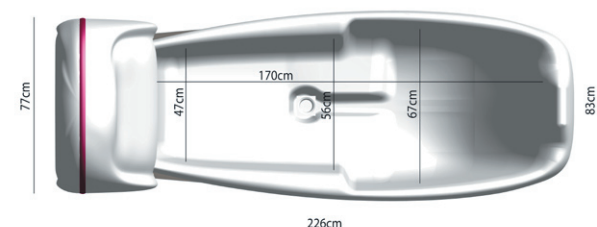

EQUIPMENTS IN OPTION:

- REF. 7800.10 Disinfection shower hand set with trigger, flow adjustment, suction device of the disinfectant product with stop valve, 2 litres tank secured door with lock with key.
- REF. 7800.20 12 nozzles air whirlpool with integrated heater.
- REF. 7800.30 Automatic stop filling. (1 level) (adjustable water level) (for 7800.00 & 7802.00)
- REF. 7800.40 Automatic water level control (2 levels). (adjustable water levels)
- REF. 7800.60 Colour-spa, 4 LED lamps .
- REF. 7800.70 Aroma-spa.
- REF. 7800.80 Audio-spa. (Bluetooth device)
- REF. 7110.99 Removable pillow in PVC.
- REF. 7111.99 Round design removable pillow in Polyurethan.
- REF. 7000.01 «Taupe» colour option.
- REF. 7000.02 «Anise» colour option.
- REF. 7000.03 «Parma» colour option.
- REF. 7000.04 «Pearl» colour option.